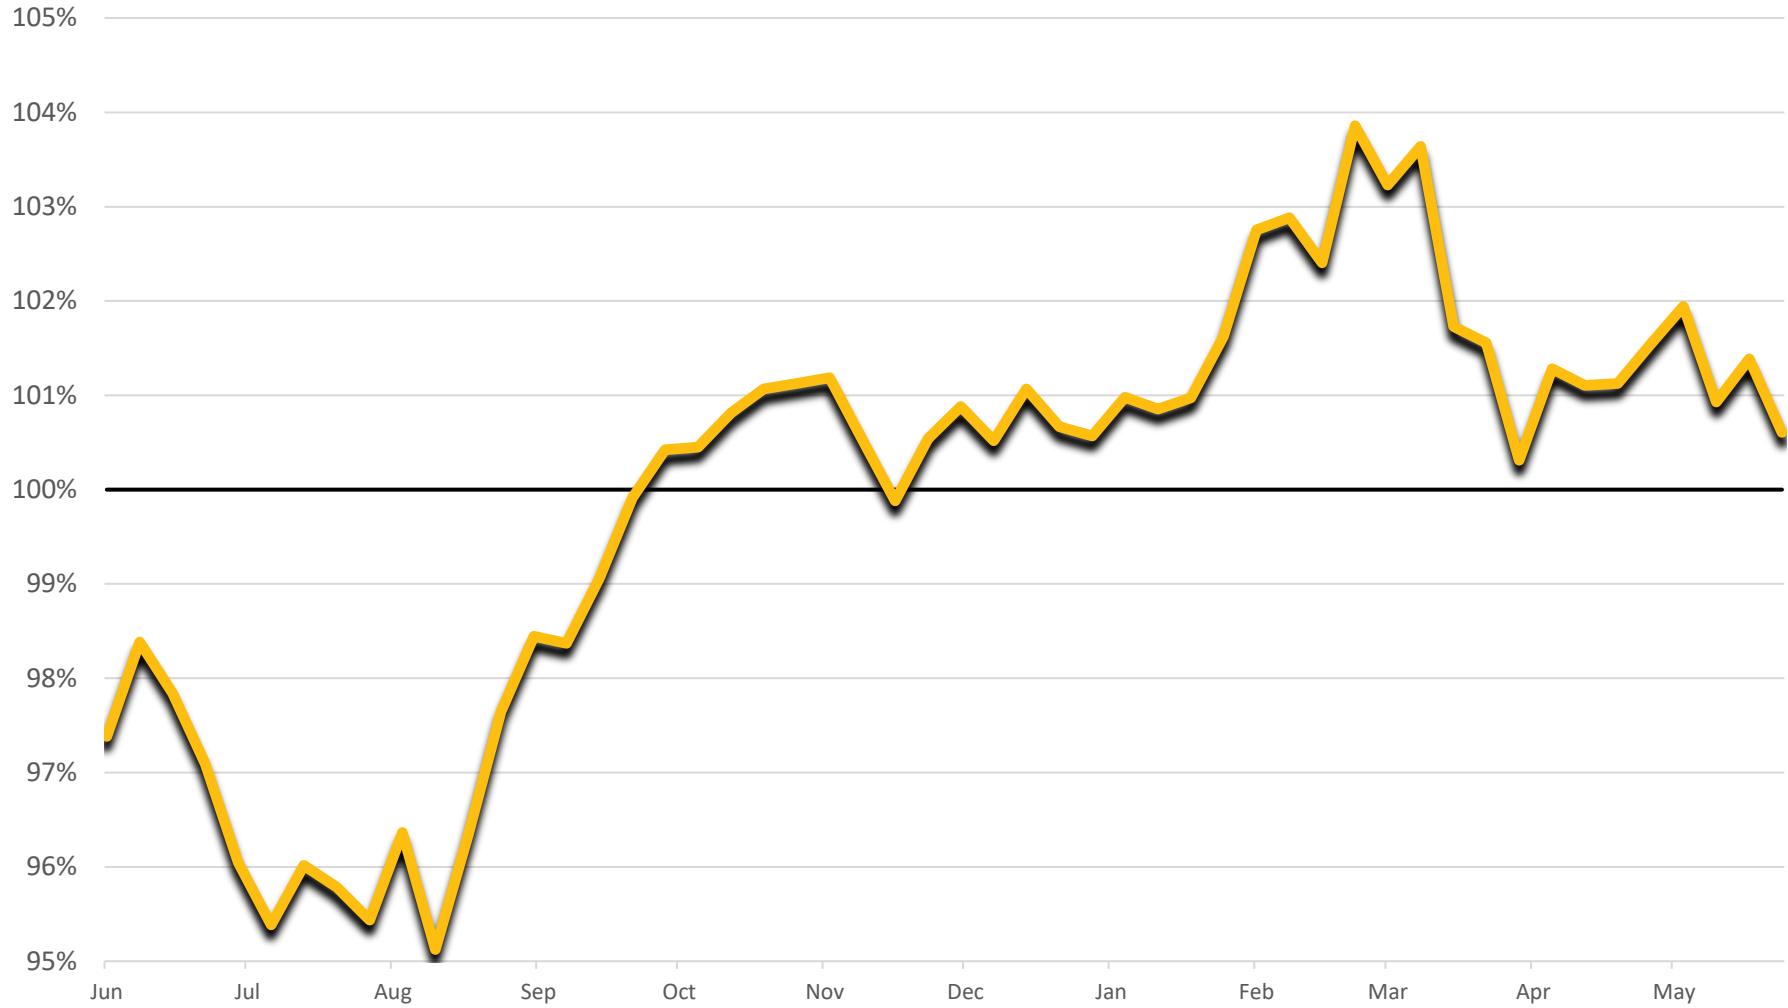

SEASONAL INDEX: PORTLAND HRW 11.5%

WEEKLY: MARKETING YEARS 1993-2020

Weekly Wednesday Close

Source: USDA-AMS